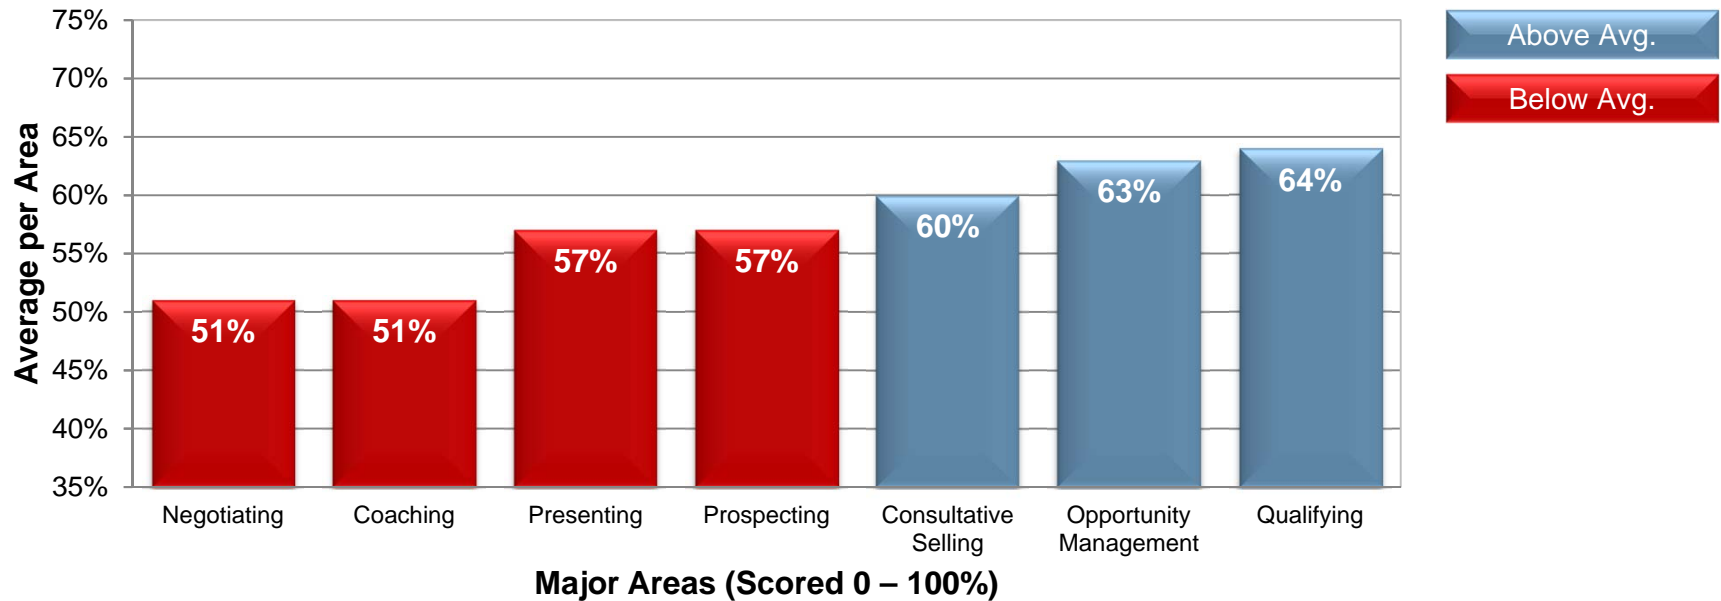

Major Areas: All XYZ Company Participants, November 2007

High-Level View of Major Areas – All Participants Overall Average: 57.9%

Team Insight™ Rating Scale